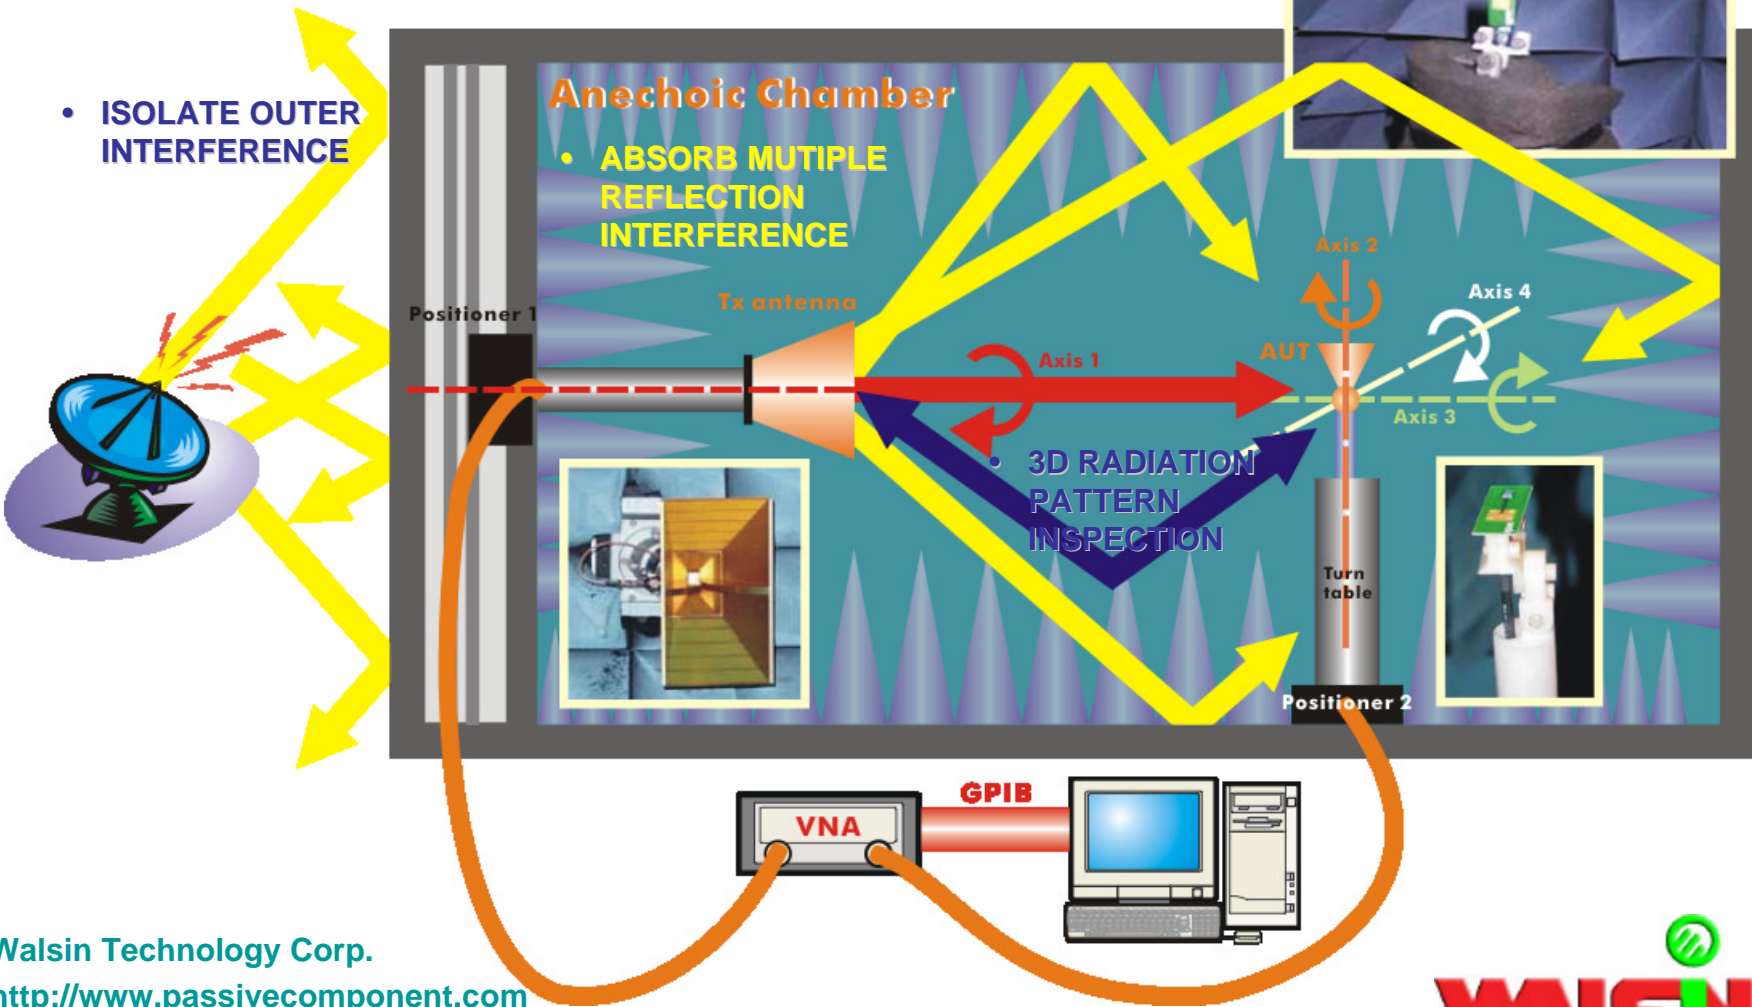

INTRODUCTION OF WTC ANECHOIC CHAMBER

- Only by equipped Antenna Anechoic Chamber Room can provide product technical service.
- Walsin Technology Corp. is the **first one and only one** passive components vendor equipped Antenna EM Chamber Room in Taiwan.

• ISOLATE OUTER INTERFERENCE

Anechoic Chamber

- ABSORB MULTIPLE REFLECTION INTERFERENCE